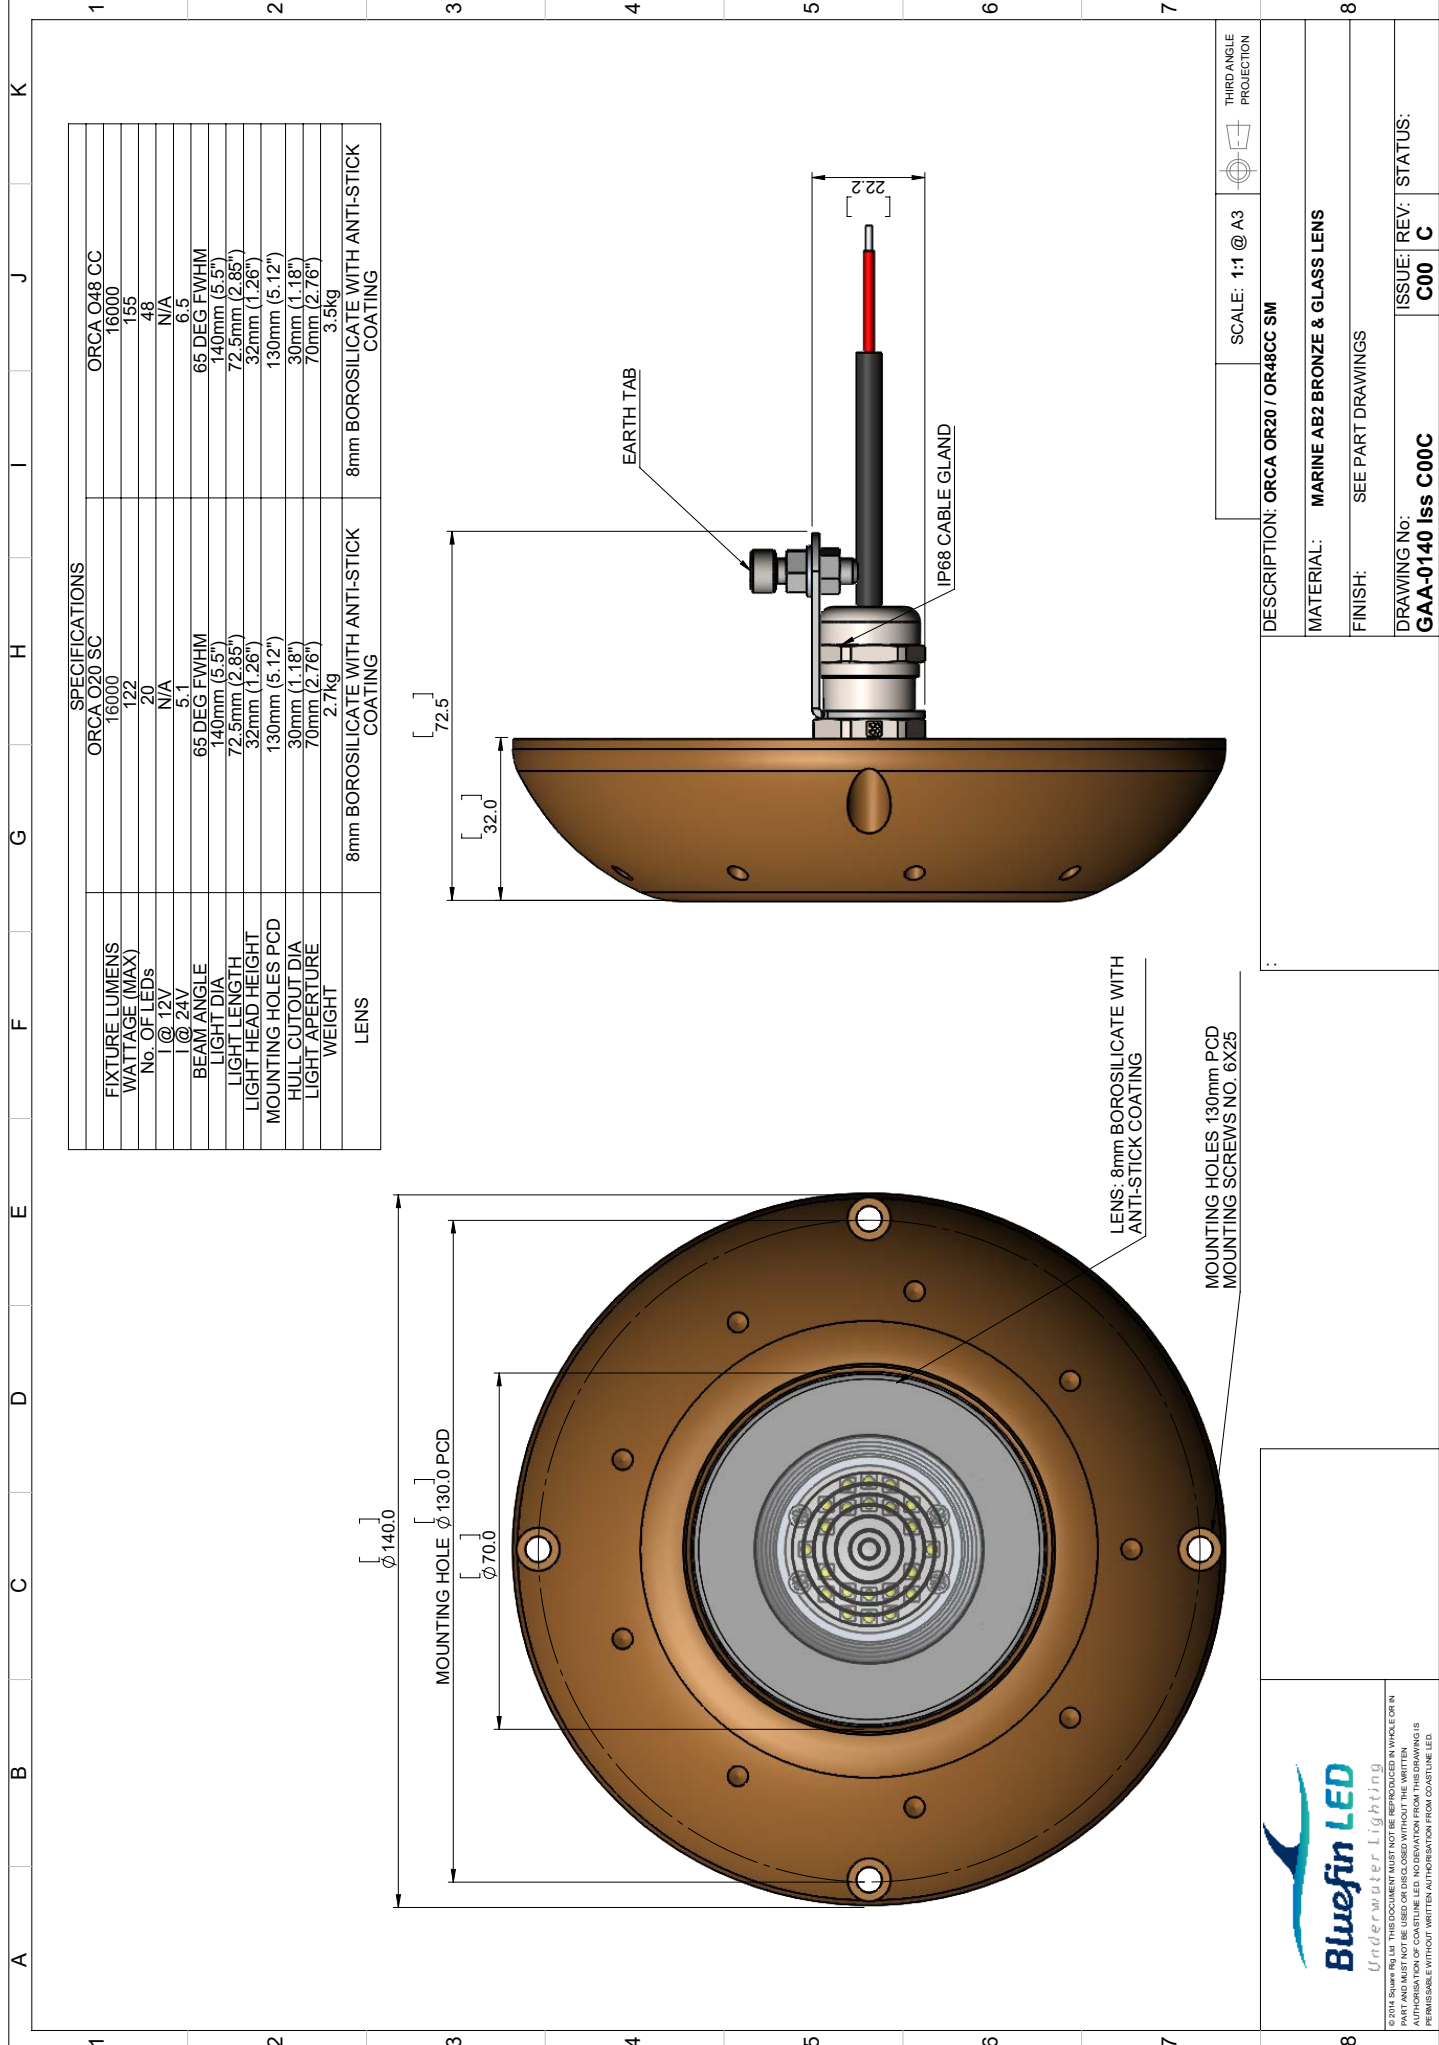

ORCA OR48 CC | SURFACE MOUNT

Signature
 SERIES

ORCA OR48 CC is the most powerful surface mounted Underwater LED light available.

Almost endless colour combinations to choose from, lights can be sequenced, strobed, dimmed or beat to the sound of your music choice with our unique "sound to light feature".

SPECIFICATIONS	
FIXTURE LUMENS	ORCA O20 SC
WATTAGE (MAX)	16000
No. OF LEDs	122
I @ 12V	20
I @ 24V	N/A
BEAM ANGLE	5.1
LIGHT DIA	65 DEG FWHM
LIGHT LENGTH	140mm (5.5")
LIGHT HEAD HEIGHT	72.5mm (2.85")
MOUNTING HOLES PCD	32mm (1.26")
HULL CUTOUT DIA	130mm (5.12")
LIGHT APERTURE	30mm (1.18")
WEIGHT	70mm (2.76")
LENS	2.7kg
	3.5kg
	8mm BOROSILICATE WITH ANTI-STICK COATING
	8mm BOROSILICATE WITH ANTI-STICK COATING